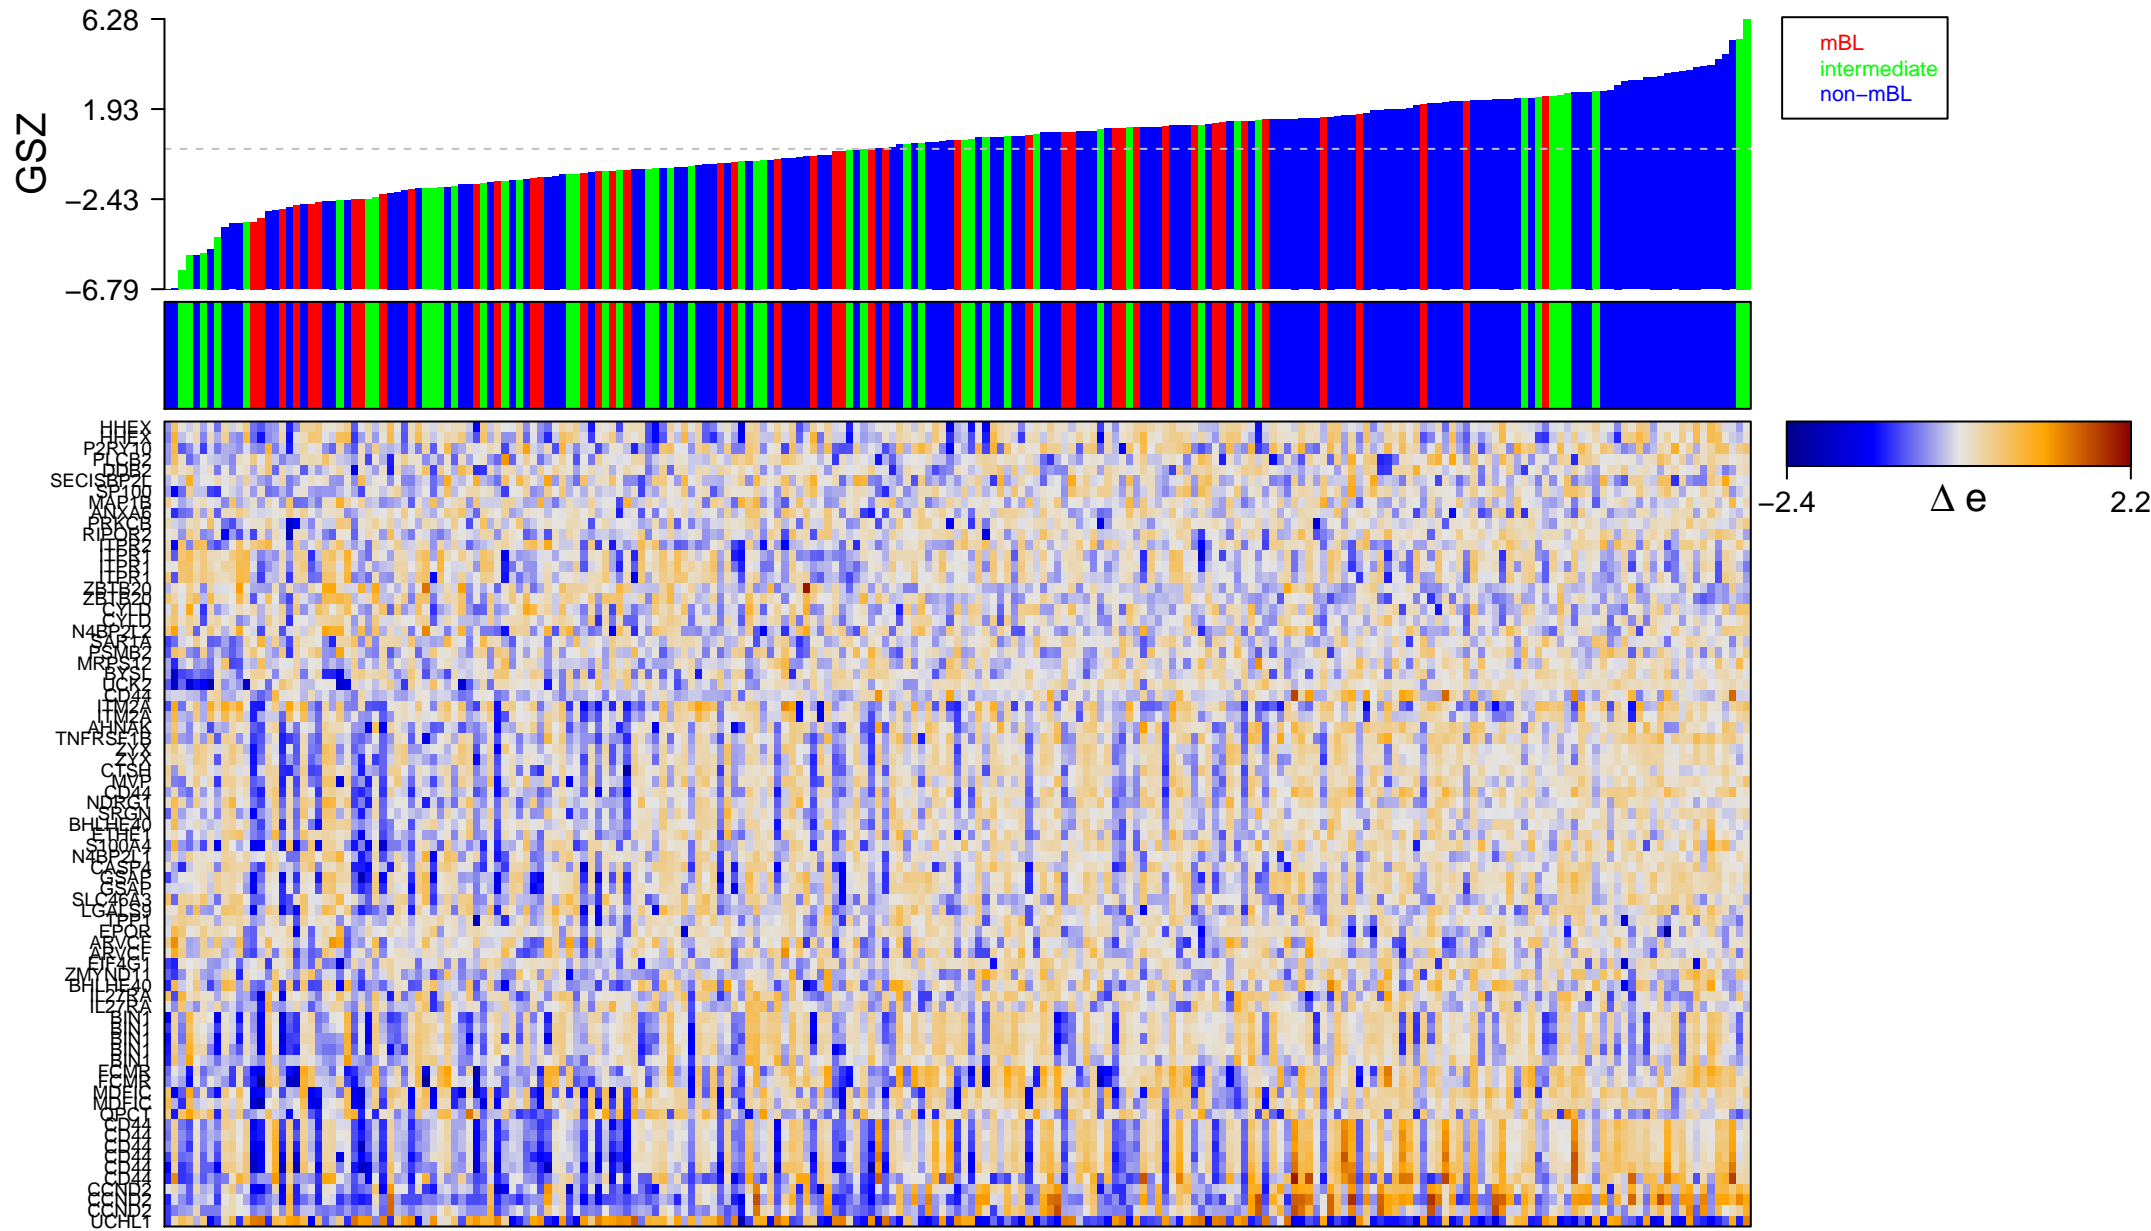

BASSO_B_LYMPHOCYTE_NETWORK

BASSO_B_LYMPHOCYTE_NETWORK

■ on
■ -
□ off

BASSO_B_LYMPHOCYTE_NETWORK