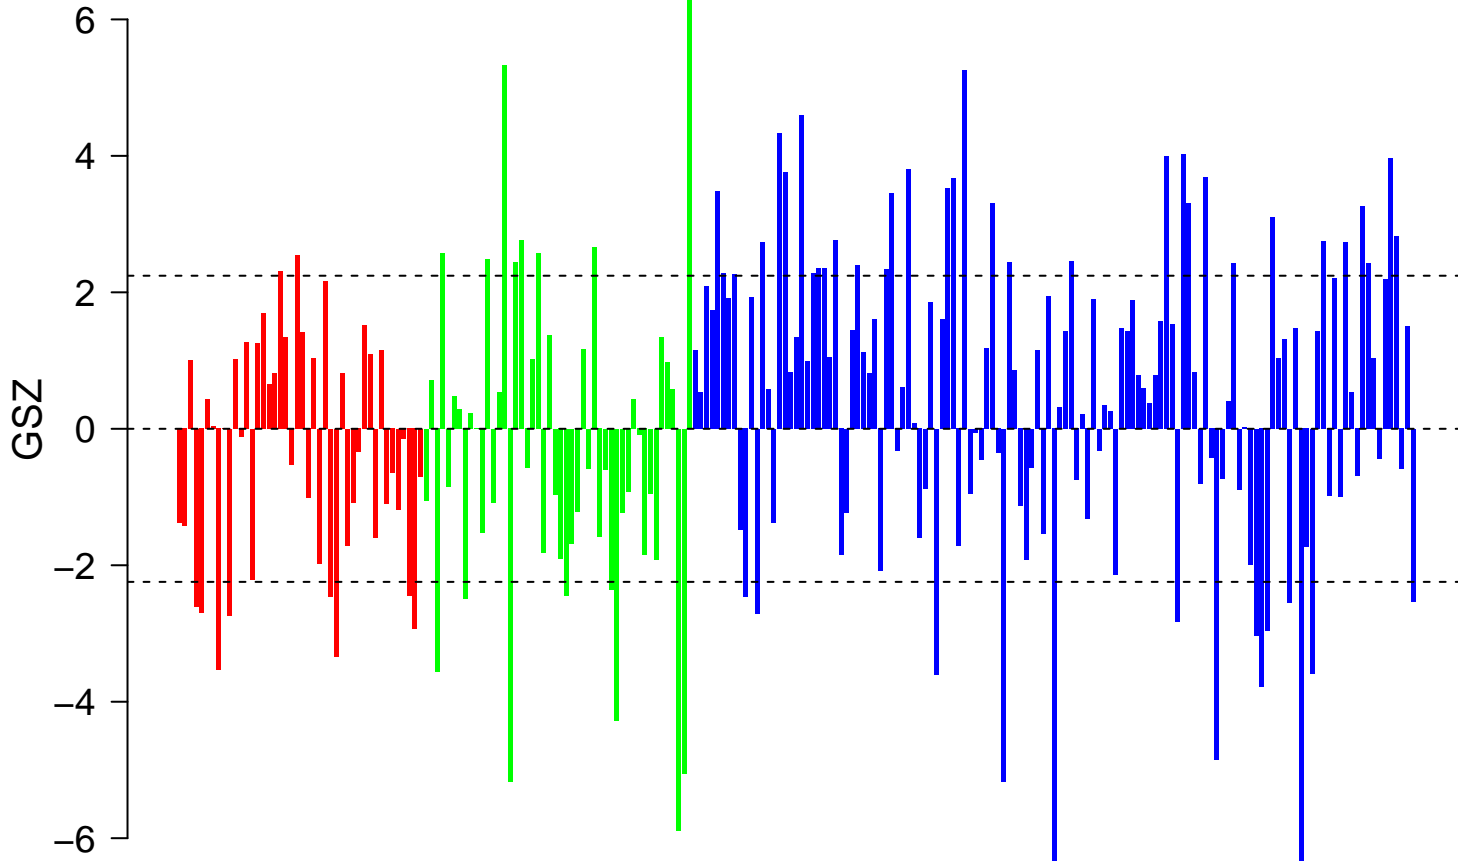

BASSO_B_LYMPHOCYTE_NETWORK

BASSO_B_LYMPHOCYTE_NETWORK

■ on
■ -
□ off

BASSO_B_LYMPHOCYTE_NETWORK